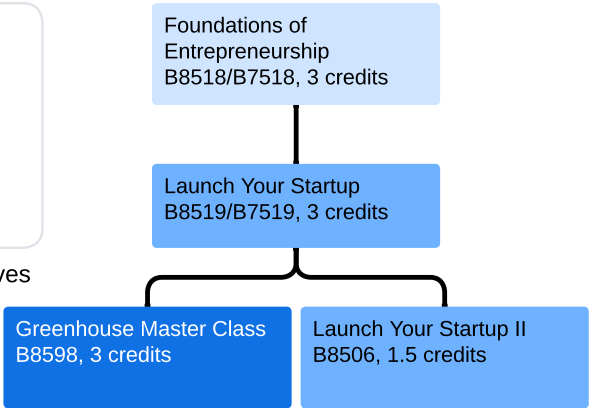

# Entrepreneurship

Entrepreneurship Legend

- Foundational Elective
- Specialized or Related Elective
- Capstone Elective
- Related Pathways

\*Solid Lines = Prerequisite for electives

## Related Electives

- Think Bigger  
B8577, 3 credits
- Foundations of Product Innovation  
B8667, 3 credits
- Corporate Innovator  
B8599, 3 credits
- Entrepreneurship through Acquisition  
B8523, 1.5 credits
- Entrepreneurial Strategy  
B8586, 1.5 credits